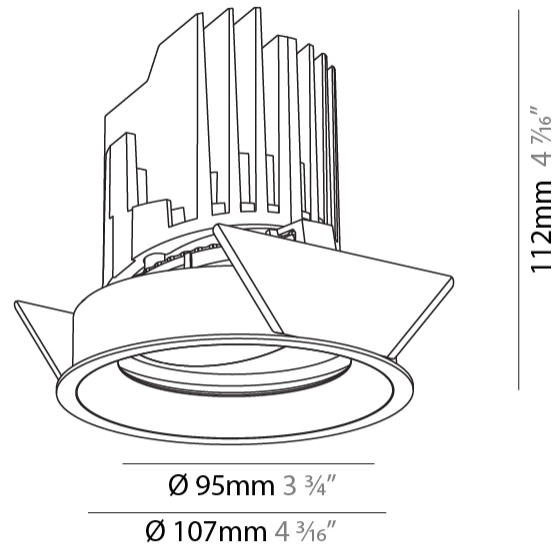

GENERAL

Series: Bioniq
 Subseries: Bioniq Round Adjustable
 Brand: Prolicht
 Division: Architectural
 Mounting Type: Recessed
 Mounting Location: Ceiling
 Subcategory: Downlight

PHYSICAL

Shape: Round
 Diameter (mm): 107
 Diameter (in): 4 3/16
 Height (mm): 112
 Height (in): 4 7/16
 Ceiling Thickness (mm): 10 / 12.5 / 15
 Ceiling Thickness (in): 3/8 or 1/2 or 9/16
 Min. Recessing Depth (mm): 130
 Min. Recessing Depth (in): 5 1/8
 Light Distribution: Adjustable / Downlight
 Weight (kg): 0.47
 Weight (lbs): 1.04
 Fixture Finish: SSR / BKV / CWI / CRY / HAB / LAG / UFT / ITA / RUA / RUR / MIC / FTG / MYG / TWT / LOD / PUS / FRO / FUP / KIA / POP / BLS / SPG / MEY / GOH / GUM / CHC / COM / ABZ / JAG / OBR / MOS / ROR
 Fixture Material: Aluminum Die Cast
 Cut-out Measurements: 98mm / 3 7/8"

LED

Number of LEDs: 1
 Color Temperature (°K): 2700 / 3000 / 3500 / 4000
 Max. Delivered Lumen (lm): 850 / 950 / 1019 / 1040
 Nominal Lumen (lm): 960 / 1070 / 1156 / 1180
 CRI: >90 CRI
 Efficiency (%): 0.885
 Lamp Life (hrs): 50000

OPTICAL

Reflector°: 10
 Adjustability: Rotational 355°; Tilt 30°

RATINGS AND CERTIFICATIONS

Certified By: Certified for North American Standards
 IP rating: IP20

	98mm 3 7/8"	130mm 5 1/8"	10 15mm 3/8" 9/16"	30°	355°	